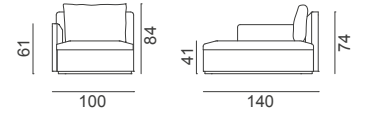

MILAN 130CM CORNER SINGLE MODULE LEFT  
MILAN 130CM CORNER SINGLE MODULE RIGHT  
MILAN TRIANGLE POUFFE (WITH COFFEE TABLE)

MILAN 90CM CORNER SINGLE MODULE LEFT  
MILAN 90CM INTER SINGLE MODULE  
MILAN 130CM RELAXING MODULE (WITH BOOKCASE RIGHT)  
MILAN 130CM BOOKCASE

---

MILAN 130CM CORNER SINGLE MODULE LEFT  
MILAN 130CM CORNER SINGLE MODULE RIGHT  
MILAN TRIANGLE POUFFE (WITH COFFEE TABLE)

MILAN 90CM BOOKCASE

MILAN 130CM BOOKCASE

MILAN 90CM SINGLE MODULE (WITH ARM)  
MILAN 90CM TEKLİ (KOLLU)

MILAN 90CM CORNER SINGLE MODULE RIGHT  
MILAN 90CM KÖŞE TEKLİ SAĞ

MILAN 130CM INTER RELAXING MODULE  
MILAN 130CM ARA DİNLENME

MILAN 130CM RELAXING RIGHT  
MILAN 130CM DİNLENME SAĞ

MILAN 130CM RELAXING LEFT  
MILAN 130CM DİNLENME SOL

MILAN 90CM CORNER SINGLE MODULE LEFT  
MILAN 90CM KÖŞE TEKLİ SOL

MILAN 90CM CORNER MODULE  
MILAN 90CM KÖŞE MODÜLÜ

MILAN 90CM BOOKCASE RIGHT  
MILAN 90CM KİTAPLIKLİ SAĞ

MILAN 90CM BOOKCASE LEFT  
MILAN 90CM KİTAPLIKLİ SOL