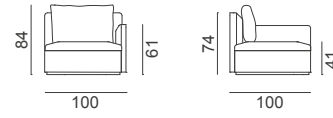

MILAN 130CM CORNER SINGLE MODULE LEFT  
MILAN 130CM CORNER SINGLE MODULE RIGHT  
MILAN TRIANGLE POUFFE (WITH COFFEE TABLE)

MILAN 90CM CORNER SINGLE MODULE LEFT  
MILAN 90CM INTER SINGLE MODULE  
MILAN 130CM RELAXING MODULE (WITH BOOKCASE RIGHT)  
MILAN 130CM BOOKCASE

---

MILAN 130CM CORNER SINGLE MODULE LEFT  
MILAN 130CM CORNER SINGLE MODULE RIGHT  
MILAN TRIANGLE POUFFE (WITH COFFEE TABLE)

MILAN 90CM BOOKCASE

MILAN 130CM BOOKCASE

MILAN 90CM SINGLE MODULE (WITH ARM)  
MILAN 90CM TEKLİ (KOLLU)

MILAN 90CM CORNER SINGLE MODULE RIGHT  
MILAN 90CM KÖŞE TEKLİ SAĞ

MILAN 130CM INTER RELAXING MODULE  
MILAN 130CM ARA DİNLENME

MILAN 130CM RELAXING RIGHT  
MILAN 130CM DİNLENME SAĞ

MILAN 130CM RELAXING LEFT  
MILAN 130CM DİNLENME SOL