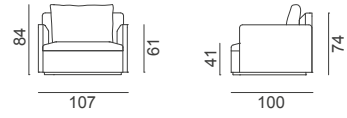

MILAN 130CM CORNER SINGLE MODULE LEFT  
MILAN 130CM CORNER SINGLE MODULE RIGHT  
MILAN TRIANGLE POUFFE (WITH COFFEE TABLE)

MILAN 90CM CORNER SINGLE MODULE LEFT  
MILAN 90CM INTER SINGLE MODULE  
MILAN 130CM RELAXING MODULE (WITH BOOKCASE RIGHT)  
MILAN 130CM BOOKCASE

---

MILAN 130CM CORNER SINGLE MODULE LEFT  
MILAN 130CM CORNER SINGLE MODULE RIGHT  
MILAN TRIANGLE POUFFE (WITH COFFEE TABLE)

MILAN 90CM BOOKCASE

MILAN 130CM BOOKCASE

MILAN 90CM SINGLE MODULE (WITH ARM)  
MILAN 90CM TEKLİ (KOLLU)

MILAN 90CM CORNER SINGLE MODULE RIGHT  
MILAN 90CM KÖŞE TEKLİ SAĞ

MILAN 130CM INTER RELAXING MODULE  
MILAN 130CM ARA DİNLENME

MILAN 130CM RELAXING RIGHT  
MILAN 130CM DİNLENME SAĞ

MILAN 130CM RELAXING LEFT  
MILAN 130CM DİNLENME SOL