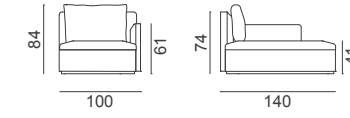

MILAN 130CM CORNER SINGLE MODULE LEFT  
MILAN 130CM CORNER SINGLE MODULE RIGHT  
MILAN TRIANGLE POUFFE (WITH COFFEE TABLE)

MILAN 90CM CORNER SINGLE MODULE LEFT  
MILAN 90CM INTER SINGLE MODULE  
MILAN 130CM RELAXING MODULE (WITH BOOKCASE RIGHT)  
MILAN 130CM BOOKCASE

---

MILAN 130CM CORNER SINGLE MODULE LEFT  
MILAN 130CM CORNER SINGLE MODULE RIGHT  
MILAN TRIANGLE POUFFE (WITH COFFEE TABLE)

MILAN 90CM BOOKCASE

MILAN 130CM BOOKCASE

MILAN 90CM SINGLE MODULE (WITH ARM)  
MILAN 90CM TEKLİ (KOLLU)

MILAN 90CM CORNER SINGLE MODULE RIGHT  
MILAN 90CM KÖŞE TEKLİ SAĞ

MILAN 130CM INTER RELAXING MODULE  
MILAN 130CM ARA DİNLENME

MILAN 130CM RELAXING RIGHT  
MILAN 130CM DİNLENME SAĞ

MILAN 130CM RELAXING LEFT  
MILAN 130CM DİNLENME SOL