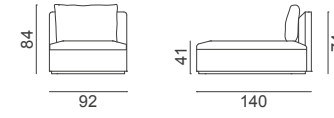

MILAN 130CM CORNER SINGLE MODULE LEFT  
MILAN 130CM CORNER SINGLE MODULE RIGHT  
MILAN TRIANGLE POUFFE (WITH COFFEE TABLE)

MILAN 90CM CORNER SINGLE MODULE LEFT  
MILAN 90CM INTER SINGLE MODULE  
MILAN 130CM RELAXING MODULE (WITH BOOKCASE RIGHT)  
MILAN 130CM BOOKCASE

---

MILAN 130CM CORNER SINGLE MODULE LEFT  
MILAN 130CM CORNER SINGLE MODULE RIGHT  
MILAN TRIANGLE POUFFE (WITH COFFEE TABLE)

MILAN 90CM BOOKCASE

MILAN 130CM BOOKCASE

MILAN 90CM SINGLE MODULE (WITH ARM)  
MILAN 90CM TEKLİ (KOLLU)

MILAN 90CM CORNER SINGLE MODULE RIGHT  
MILAN 90CM KÖŞE TEKLİ SAĞ

MILAN 130CM INTER RELAXING MODULE  
MILAN 130CM ARA DİNLENME

MILAN 130CM RELAXING RIGHT  
MILAN 130CM DİNLENME SAĞ

MILAN 130CM RELAXING LEFT  
MILAN 130CM DİNLENME SOL