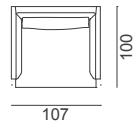

MILAN 130CM CORNER SINGLE MODULE LEFT  
MILAN 130CM CORNER SINGLE MODULE RIGHT  
MILAN TRIANGLE POUFFE (WITH COFFEE TABLE)

MILAN 90CM CORNER SINGLE MODULE LEFT  
MILAN 90CM INTER SINGLE MODULE  
MILAN 130CM RELAXING MODULE (WITH BOOKCASE RIGHT)  
MILAN 130CM BOOKCASE

---

MILAN 130CM CORNER SINGLE MODULE LEFT  
MILAN 130CM CORNER SINGLE MODULE RIGHT  
MILAN TRIANGLE POUFFE (WITH COFFEE TABLE)

MILAN 90CM BOOKCASE

MILAN 130CM BOOKCASE

MILAN 90CM SINGLE MODULE (WITH ARM)  
MILAN 90CM TEKLİ (KOLLU)

MILAN 90CM CORNER SINGLE MODULE RIGHT  
MILAN 90CM KÖŞE TEKLİ SAĞ

MILAN 130CM INTER RELAXING MODULE  
MILAN 130CM ARA DİNLENME

MILAN 130CM RELAXING RIGHT  
MILAN 130CM DİNLENME SAĞ

MILAN 130CM RELAXING LEFT  
MILAN 130CM DİNLENME SOL