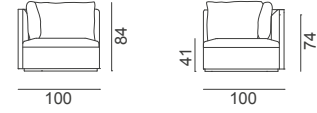

MILAN 130CM CORNER SINGLE MODULE LEFT  
MILAN 130CM CORNER SINGLE MODULE RIGHT  
MILAN TRIANGLE POUFFE (WITH COFFEE TABLE)

MILAN 90CM CORNER SINGLE MODULE LEFT  
MILAN 90CM INTER SINGLE MODULE  
MILAN 130CM RELAXING MODULE (WITH BOOKCASE RIGHT)  
MILAN 130CM BOOKCASE

---

MILAN 130CM CORNER SINGLE MODULE LEFT  
MILAN 130CM CORNER SINGLE MODULE RIGHT  
MILAN TRIANGLE POUFFE (WITH COFFEE TABLE)

MILAN 90CM BOOKCASE

MILAN 130CM BOOKCASE

MILAN 90CM SINGLE MODULE (WITH ARM)  
MILAN 90CM TEKLİ (KOLLU)

MILAN 90CM CORNER SINGLE MODULE RIGHT  
MILAN 90CM KÖŞE TEKLİ SAĞ

MILAN 130CM INTER RELAXING MODULE  
MILAN 130CM ARA DİNLENME

MILAN 130CM RELAXING RIGHT  
MILAN 130CM DİNLENME SAĞ

MILAN 130CM RELAXING LEFT  
MILAN 130CM DİNLENME SOL

MILAN 90CM CORNER SINGLE MODULE LEFT  
MILAN 90CM KÖŞE TEKLİ SOL

MILAN 90CM CORNER MODULE  
MILAN 90CM KÖŞE MODÜLÜ

MILAN 90CM BOOKCASE RIGHT  
MILAN 90CM KİTAPLIKLİ SAĞ

MILAN 90CM BOOKCASE LEFT  
MILAN 90CM KİTAPLIKLİ SOL