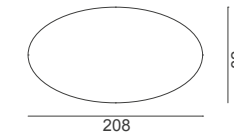

COCO TV TOP SHORT BLOCK

COCO TV SHELF MODULE